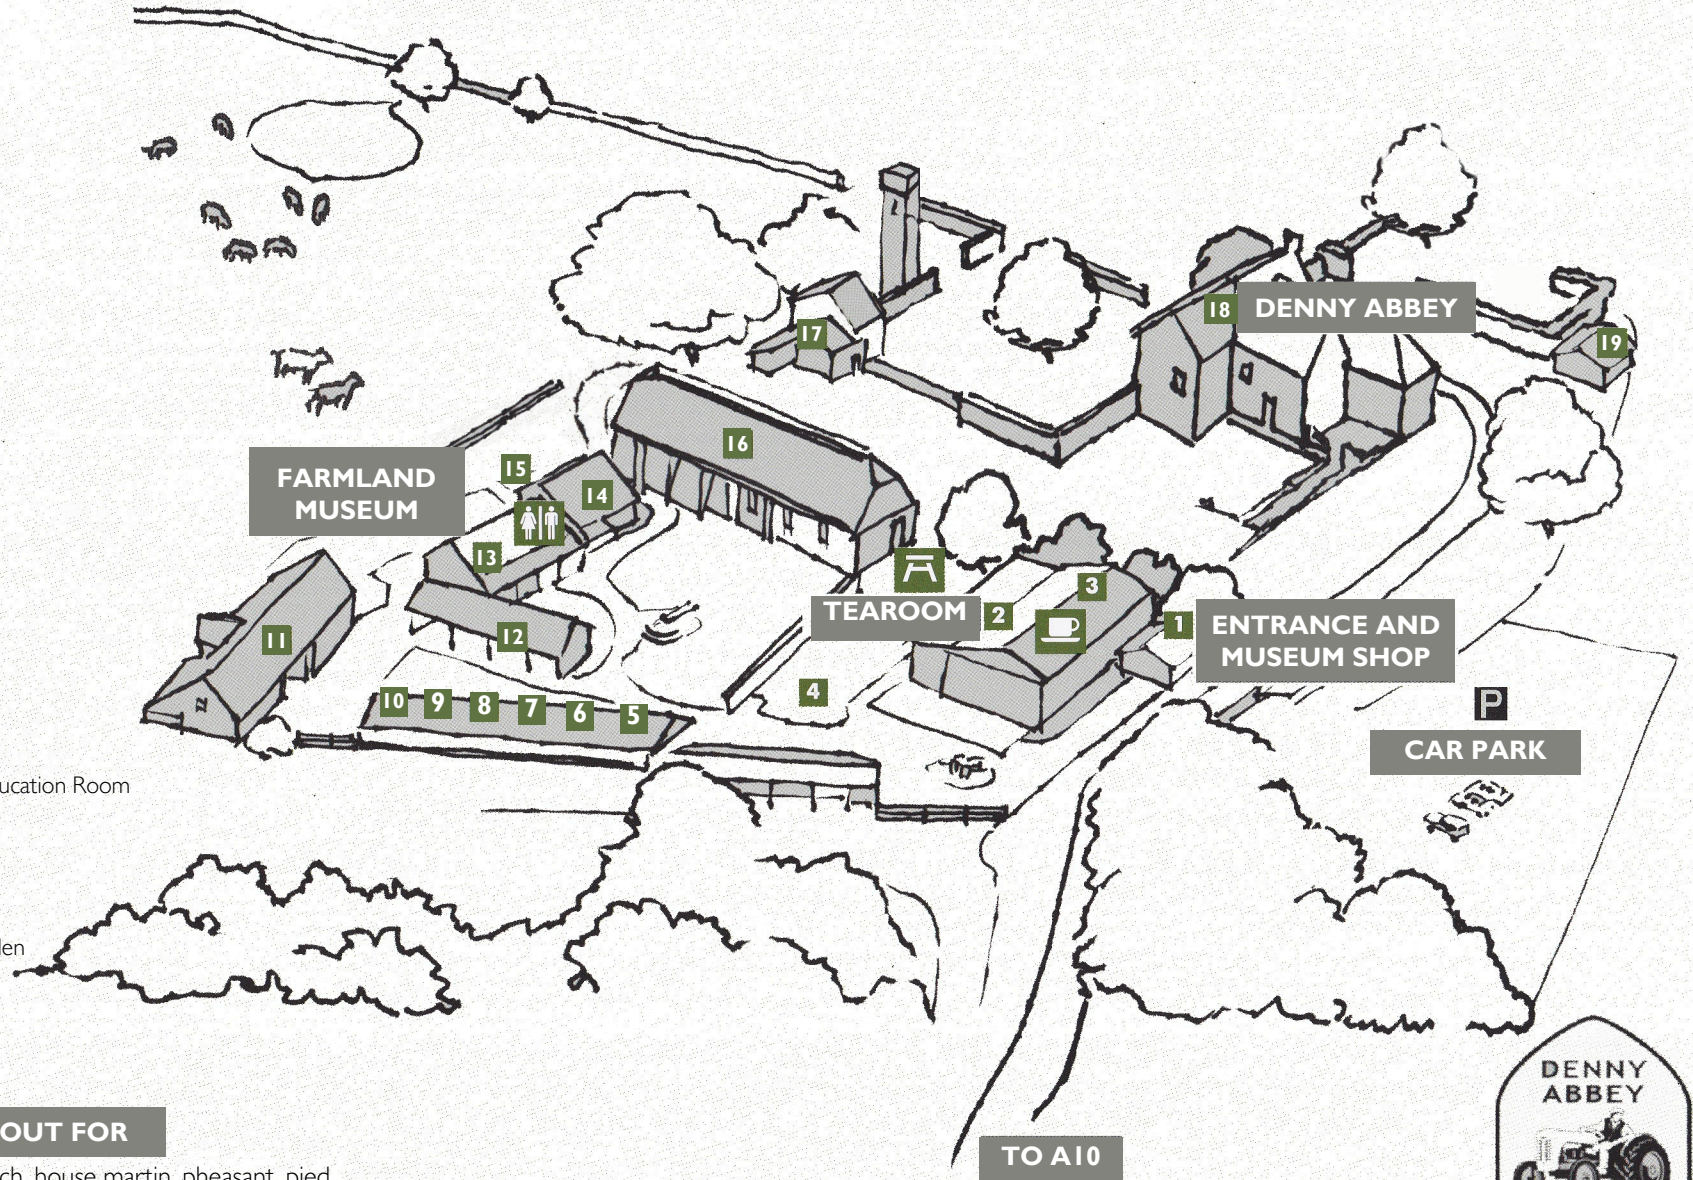

WELCOME
TO THE
**FARMLAND
MUSEUM**
AND
**DENNY
ABBEY**

THINGS TO DO WHILE YOU VISIT

Ride on the green tractor, watch the TV, milk Daisy the cow, ring the bell in the Village Shop, arrange the tiles in the Refectory, dress up as a monk in the Abbey, play with the toys in the Play Shed.

- 1** Entrance and Museum Shop
- 2** Docky Box Café
- 3** The Play Shed
- 4** Play area
- 5** Origins of the museum
- 6** Basket Weaver's Workshop
- 7** Temporary Exhibition Space
- 8** Farrier's Workshop
- 9** Fenman's Hut
- 10** Dairy
- 11** Stone Barn
- 12** Cart Lodge
- 13** Delaney Visitor Centre and Education Room
- 14** The Village Shop
- 15** Wheelwright's Workshop
- 16** Nuns' Refectory
- 17** Walnut Tree Cottage and Garden
- 18** Denny Abbey
- 19** Book Shop

WILD BIRDS TO LOOK OUT FOR

Blackbird, blue tit, great tit, chaffinch, house martin, pheasant, pied wagtail, robin, thrush, wood pigeon, sparrow, swallow and wren.